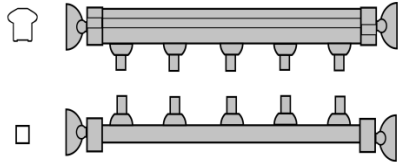

Yard _____

PO _____

Brown Texture New for 2013   Brown Texture

REDI-RAIL ORDER FORM

100 SERIES ADJUSTABLE ANGLE STAIR KIT

Top & bottom rails with baluster connectors attached, 2 top & bottom brackets, screws, support block(s)
Fits: Level to plus 36° angles or level to minus 36° angles

Qty	Rail Color	<u>Circle Colors</u>	Baluster Color
___ 48" Adjustable Angle Stair Kit	Black Texture		Black Texture
___ 72" Adjustable Angle Stair Kit	Bronze Texture		Bronze Texture
___ 96" Adjustable Angle Stair Kit	White Texture		White Texture
	White Gloss		White Gloss
	Wicker Gloss		Wicker Gloss
Round Baluster 36" or 42" Height	Beige Gloss		Beige Gloss
Square Baluster 36" or 42" Height	Clay Gloss		Clay Gloss
	Brown Texture New for 2013		Brown Texture _

BRACKET KITS 100 SERIES

Circle Color

BRACKET KITS 125 SERIES _____

Qty

___ Level Rail Brackets Kits	Black Texture	___ Level Rail Brackets Kits
___ 22 ½ Degree Level Rail Bracket Kits	Bronze Texture	___ 22 ½ Degree Level Rail Bracket Kits
___ 45 Degree Level Rail Bracket Kits	White Texture	___ 45 Degree Level Rail Bracket Kits
___ Adjustable Stair Rail Brackets Kits	White Gloss	___ Fix Stair Rail Brackets Kits
___ Fix Stair Rail Brackets Kits	Wicker Gloss	
___ 4" Site Cut Brackets Kits	Beige Gloss