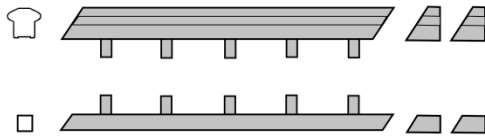

Yard _____

PO _____

REDI-RAIL ORDER FORM

100 SERIES LEVEL RAIL KIT

Top & bottom rails with baluster connectors attached, 2 top & bottom brackets, screws, support block(s)

Qty	Rail Color	<u>Circle Colors</u>	Baluster Color
___ 48" Level Rail Kit	Black Texture		Black Texture
___ 72" Level Rail Kit	Bronze Texture		Bronze Texture
___ 96" Level Rail Kit	White Texture		White Texture
___ 120" Level Rail Kit	White Gloss		White Gloss
<u>Circle</u>	Wicker Gloss		Wicker Gloss
Round Baluster 36" or 42" Height	Beige Gloss		Beige Gloss
Square Baluster 36" or 42" Height	Clay Gloss		Clay Gloss
	Brown Texture New for 2013		Brown Texture

100 SERIES FIX ANGLE STAIRS KIT

Top & bottom rails with baluster connectors attached, 2 top & bottom brackets, screws, support block(s)
 Fits: 34° Angle +/- 2° (32° to 36°)

Qty	Rail Color	<u>Circle Colors</u>	Baluster Color
___ 48" Fix Angle Stair Kit	Black Texture		Black Texture
___ 72" Fix Angle Stair Kit	Bronze Texture		Bronze Texture
___ 96" Fix Angle Stair Kit	White Texture		White Texture
___ 120" Fix Angle Rail Kit	White Gloss		White Gloss
<u>Circle</u>	Wicker Gloss		Wicker Gloss
Round Baluster 36" or 42" Height	Beige Gloss		Beige Gloss
Square Baluster 36" or 42" Height	Clay Gloss		Clay Gloss