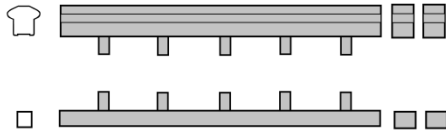

Yard _____

PO _____

REDI-RAIL ORDER FORM

100 SERIES LEVEL RAIL KIT

Top & bottom rails with baluster connectors attached, 2 top & bottom brackets, screws, support block(s)

Qty	Rail Color	<u>Circle Colors</u>	Baluster Color
___ 48" Level Rail Kit	Black Texture		Black Texture
___ 72" Level Rail Kit	Bronze Texture		Bronze Texture
___ 96" Level Rail Kit	White Texture		White Texture
___ 120" Level Rail Kit	White Gloss		White Gloss
<u>Circle</u>	Wicker Gloss		Wicker Gloss
Round Baluster 36" or 42" Height	Beige Gloss		Beige Gloss
Square Baluster 36" or 42" Height	Clay Gloss		Clay Gloss
	Brown Texture New for 2013		Brown Texture

100 SERIES FIX ANGLE STAIRS KIT

Top & bottom rails with baluster connectors attached, 2 top & bottom brackets, screws, support block(s)
 Fits: 34° Angle +/- 2° (32° to 36°)

Qty	Rail Color	<u>Circle Colors</u>	Baluster Color
___ 48" Fix Angle Stair Kit	Black Texture		Black Texture
___ 72" Fix Angle Stair Kit	Bronze Texture		Bronze Texture
___ 96" Fix Angle Stair Kit	White Texture		White Texture
___ 120" Fix Angle Rail Kit	White Gloss		White Gloss
<u>Circle</u>	Wicker Gloss		Wicker Gloss
Round Baluster 36" or 42" Height	Beige Gloss		Beige Gloss
Square Baluster 36" or 42" Height	Clay Gloss		Clay Gloss